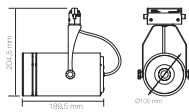

YRS 300 LED RAY SPOTLAR

30 W
◊ 30°