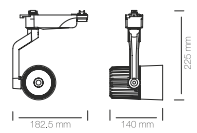

YRS 205 LED RAY SPOTLAR

30 W
◊ 30°