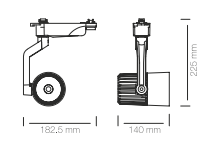

30 W
◊ 30°

30W

20.00 \$

YRS 200 LED RAY SPOTLAR

30 W
◊ 30°

30W

25.00 \$

YRS 205 LED RAY SPOTLAR