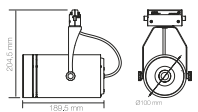

30 W
◊ 30°

30W

24.50 \$

YRS 320 LED RAY SPOTLAR

30 W
◊ 30°

30W

24.50 \$

YRS 260 LED RAY SPOTLAR