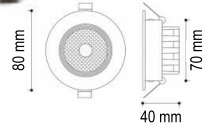

YÜKSEK LÜMEN

YC 504 COB LED PLASTİK KASA

5 W