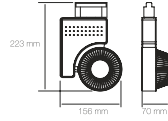

YRS 160 LED RAY SPOTLAR

23 W

30°