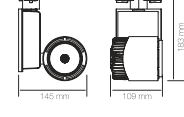

33 W

30°

33W

59.50 \$

YRS 280 LED RAY SPOTLAR

33 W

30°

33W