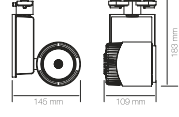

YRS 260 LED RAY SPOTLAR

33 W

30°